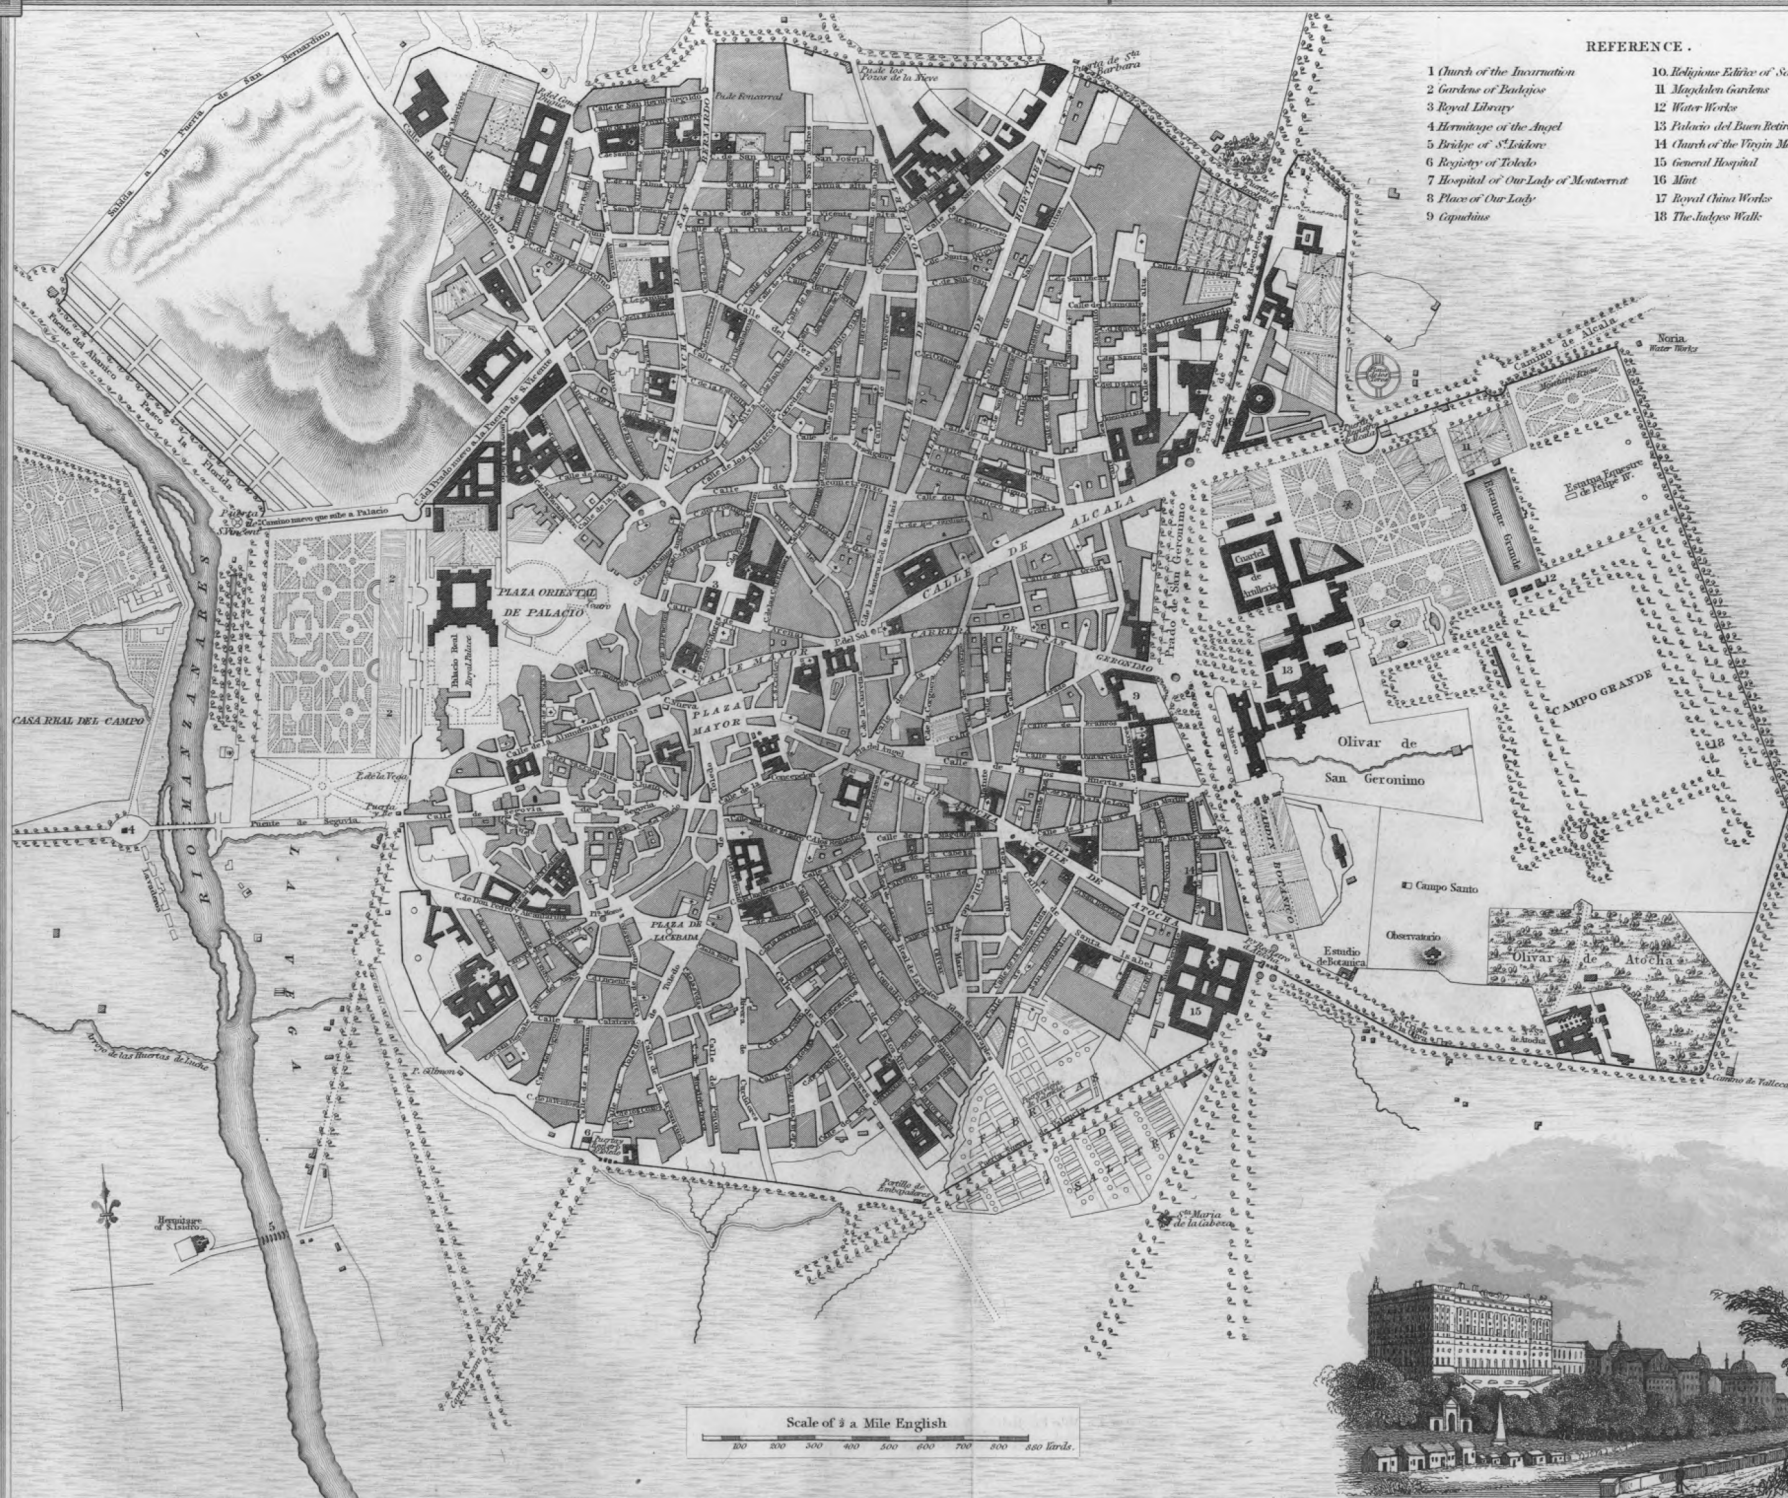

MADRID

REFERENCE.

- | | |
|--------------------------------------|---------------------------------|
| 1 Church of the Incarnation | 10 Religious Estate of San Blas |
| 2 Gardens of Badajoz | 11 Magdalen Gardens |
| 3 Royal Library | 12 Water Works |
| 4 Hermitage of the Angel | 13 Palacio del Buen Retiro |
| 5 Bishop's of St. Isidore | 14 Church of the Virgin Mary |
| 6 Registry of Toledo | 15 General Hospital |
| 7 Hospital of Our Lady of Montserrat | 16 Mint |
| 8 Place of Our Lady | 17 Royal China Works |
| 9 Capuchins | 18 The Judges Walk |

ROYAL PALACE, MADRID.

Scale of 1/2 a Mile English
 100 200 300 400 500 600 700 800 900 1000