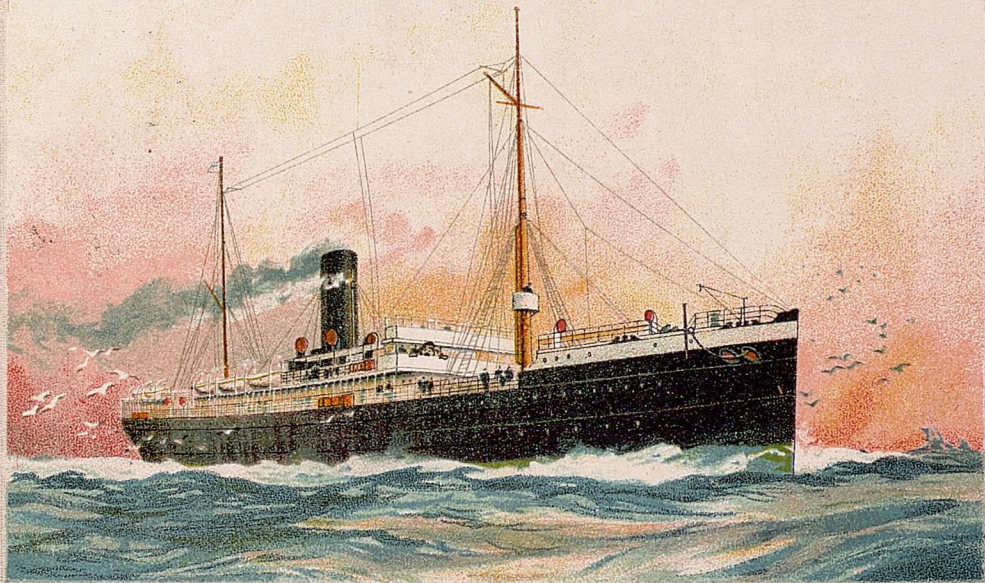

THE PACIFIC STEAM NAVIGATION COMPANY

Twin-Screw R.M.S. "OROPESA" 5,364 Tons.

Biblioteca Regional de Madrid

Entrada para a Capella do Castello da Pena Cintra—Portugal

257167T

UNION POSTALE UNIVERSELLE

PORTUGAL

União Postal - Bilhete Postal

Côté réservé pour la correspondance

Côté réservé à l'adresse

*[Handwritten text in cursive script, written vertically on the left side of the envelope. The text is dense and difficult to decipher but appears to be a letter or message.]*