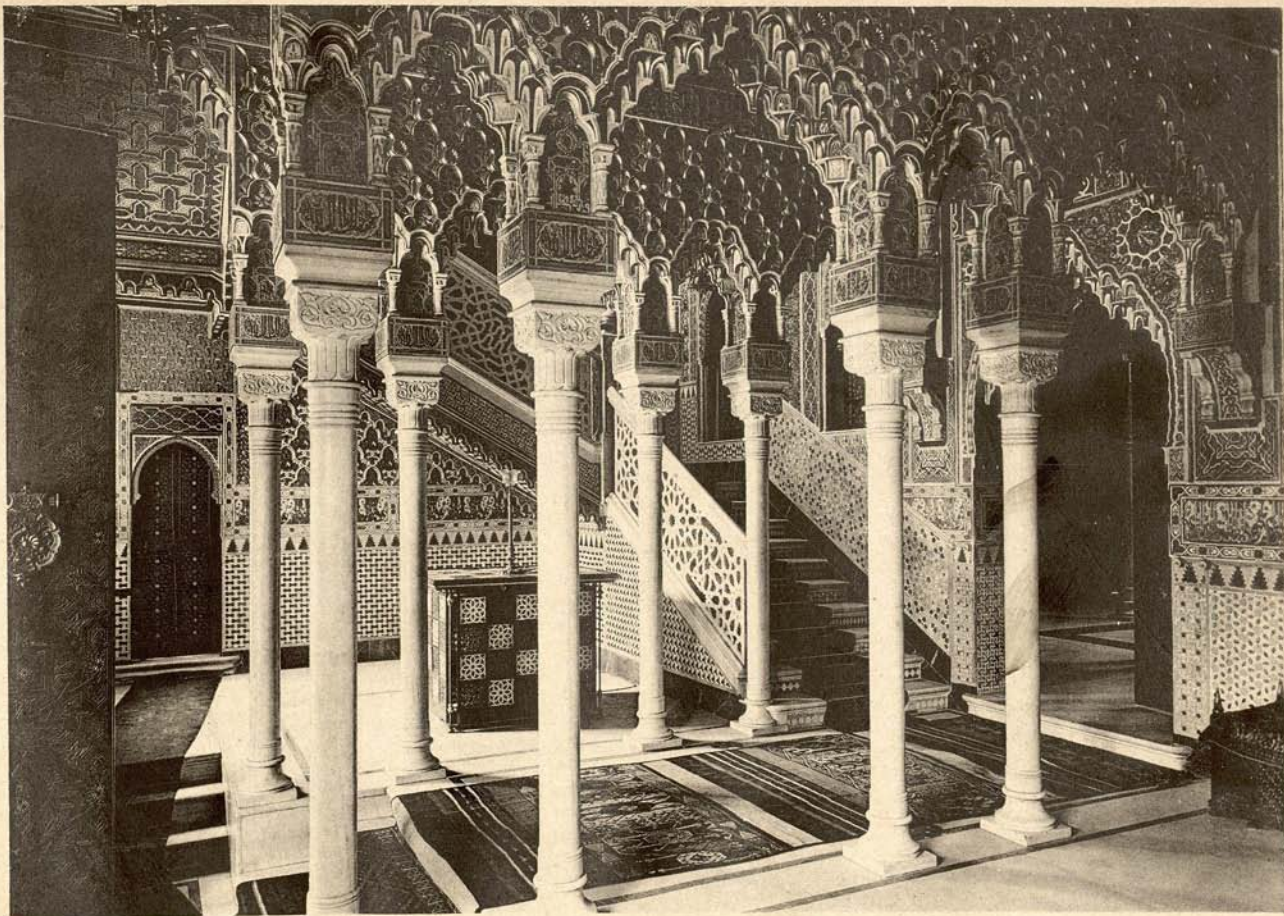

A decorative Art Nouveau frame in a dark, embossed color. It features a central horizontal bar with a small floral motif in the middle. From the left end of this bar, a vertical line descends, adorned with intricate scrollwork and a tassel-like element at the bottom. The right end of the horizontal bar also has a small decorative flourish.

PALACIO ÁRABE XIFRÉ
Zaguán.

PALAIS ARABE XIFRÉ
Vestibule.

Fot. Lacoste. — Madrid.

PALACIO ÁRABE XIFRÉ
El zaguán y la escalera.

PALAIS ARABE XIFRÉ
Vestibule et escalier.

Fot. Lacoste.—Madrid.

PALACIO ÁRABE XIFRÉ
Vista del patio y entrada principal.