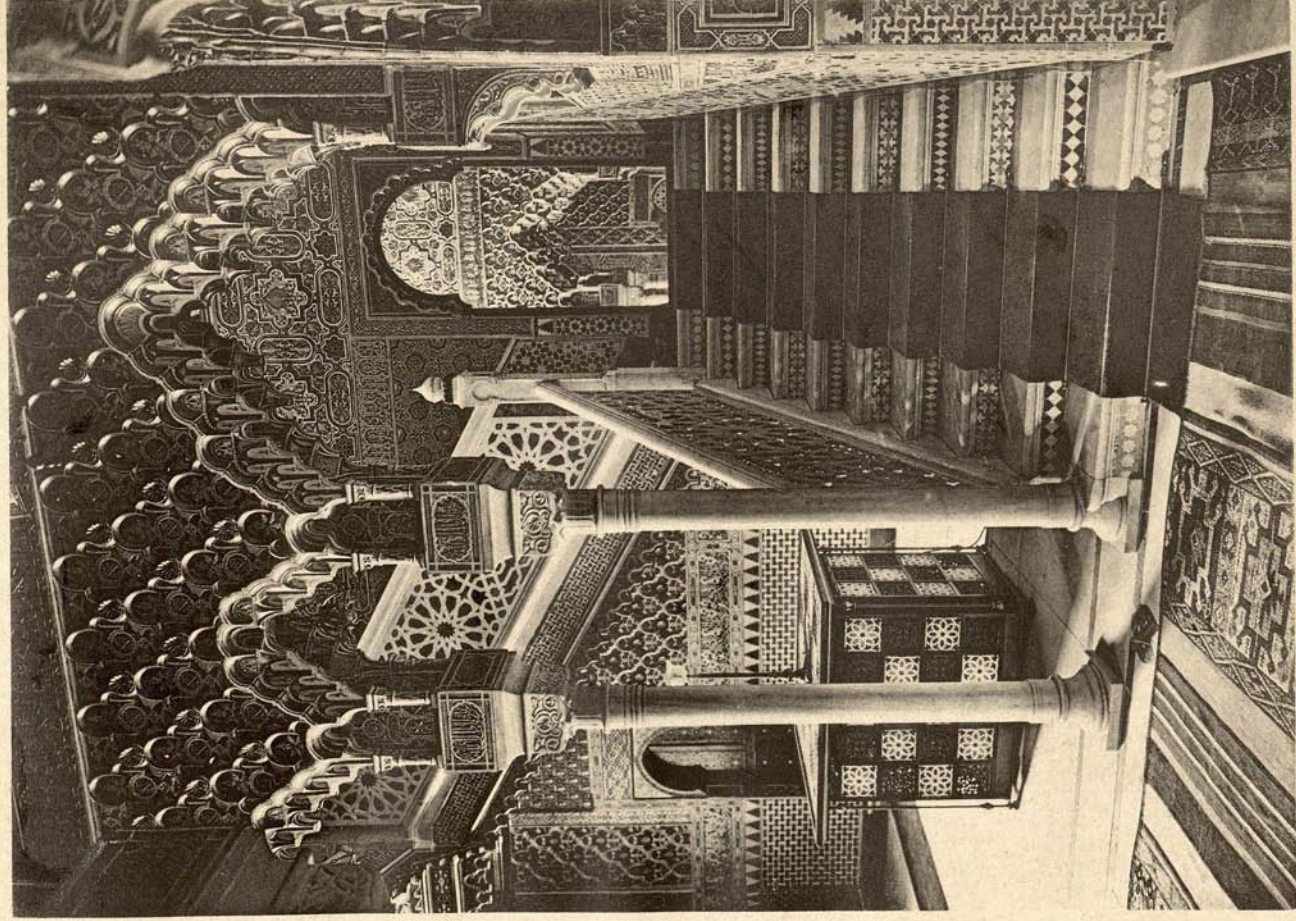

A decorative Art Nouveau frame in a dark, embossed color. It features a central horizontal bar with a small floral motif in the middle. From the left end of this bar, a vertical line descends, adorned with intricate scrollwork and a tassel-like element at the bottom. The right end of the horizontal bar also has a small decorative flourish.

PALACIO ÁRABE XIFRÉ
Zaguán.

PALAIS ARABE XIFRÉ
Vestibule.

Fot. Lacoste. — Madrid.

PALACIO ÁRABE XIFRÉ
El zaguán y la escalera.

PALAIS ARABE XIFRÉ
Vestibule et escalier.

Fot. Lacoste.—Madrid.

PALACIO ÁRABE XIFRÉ
Vista del patio y entrada principal.