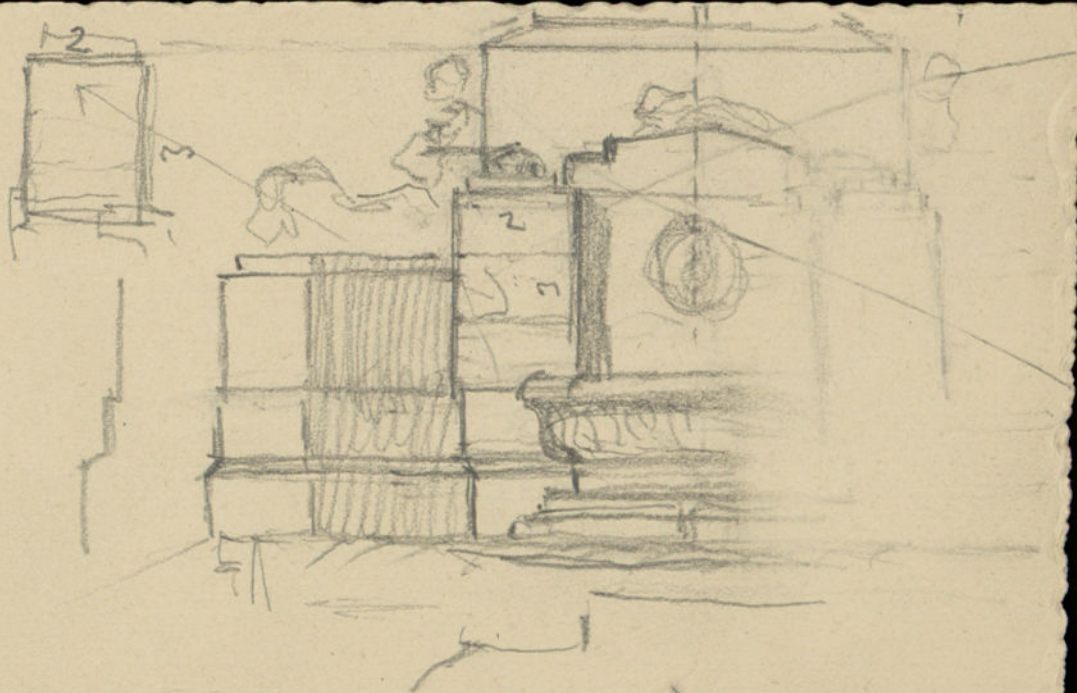

= Muezo: Planos Potosí  
principal: departamento por  
fin del Rey Sr. Francisco

agosto 98

0,26

The photograph captures the interior of a room, likely a library or study, characterized by its wooden architecture. The ceiling is a complex structure of dark wood, featuring a grid of beams and decorative carvings. The walls are light-colored, with a lower section of stone or brickwork. A prominent Latin inscription is carved into the upper part of the wall, identifying the patron and administrator of the space. Four wooden doors with a grid pattern are visible, leading to other rooms. The floor is made of dark wood, and the overall atmosphere is one of historical significance and architectural detail.