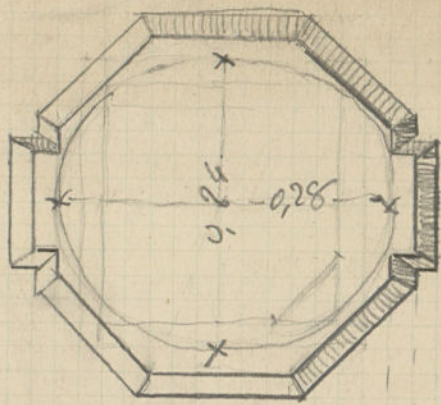

= Muezo: Planos Potosí  
principal: departamento por  
fin del Rey Sr. Francisco

agosto 98

0,26

The photograph captures the interior of a room, likely a library or study, characterized by its wooden architecture. The ceiling is a complex structure of dark wood, featuring a grid of beams and decorative carvings. The walls are light-colored, with a lower section of stone or brickwork. A prominent Latin inscription is carved into the upper part of the wall, identifying the patron and administrator of the space. Four wooden doors with a grid pattern are visible, leading to other rooms. The floor is made of dark wood, and the overall atmosphere is one of historical significance and architectural detail.