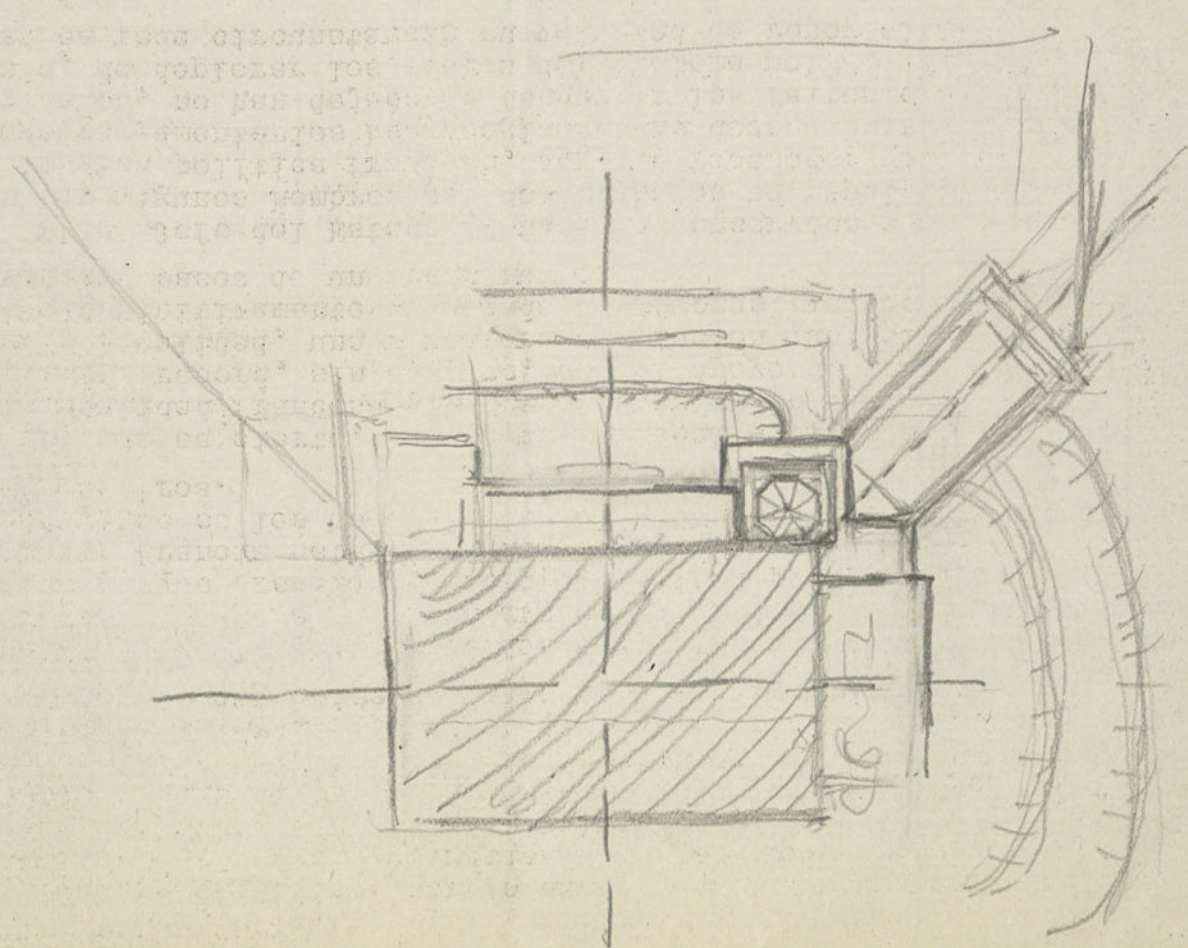

alturei } de la grade 0,40  
 de la mure 1,00

alture de la  
 grade 0,40

0,40

126

Ant. Carl Raabenhofer XVIII

Der Architekt wur 72

Lunes 1 Febrero Sta. Brígida vg.

= *suado* =

= Muezo: Planos Potosí  
principal: departamento por  
fin del Rey Sr. Francisco

agosto 98

0,26

The photograph captures the interior of a room, likely a library or study, characterized by its wooden architecture. The ceiling is a complex structure of dark wood, featuring a grid of beams and decorative carvings. The walls are light-colored, with a lower section of stone or brickwork. A prominent Latin inscription is carved into the upper part of the wall, identifying the patron and administrator of the space. Four wooden doors with a grid pattern are visible, leading to other rooms. The floor is made of dark wood, and the overall atmosphere is one of historical significance and architectural detail.