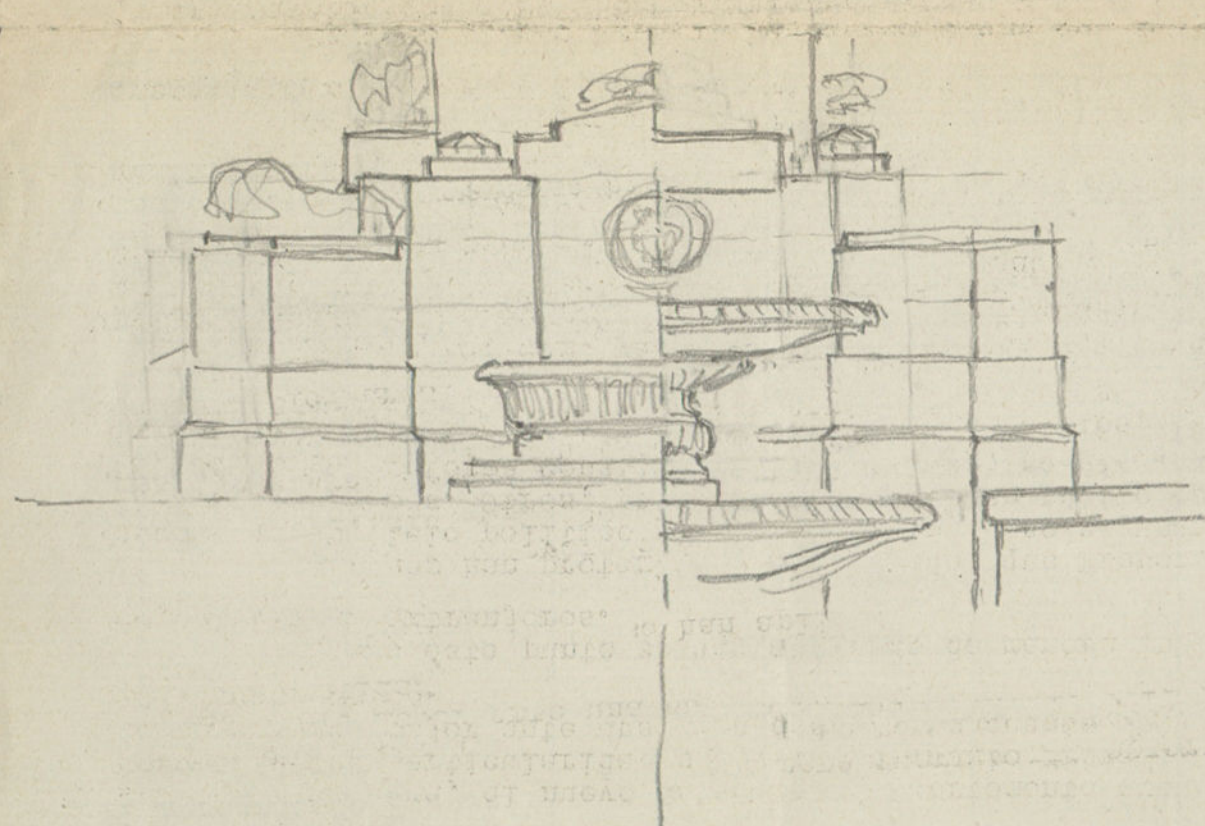

alturei } de la grade 0,40  
 de la mure 1,00

alture de la  
 grade 0,40

0,40

126

Ant. Carl Raabenhofer XVIII

Der Architekt wur 72

Lunes 1 Febrero Sta. Brígida vg.

= *suado* =

= Muezo: Planos Potosí  
principal: departamento por  
fin del Rey Sr. Francisco

agosto 98

0,26

The photograph captures the interior of a room, likely a library or study, characterized by its wooden architecture. The ceiling is a complex structure of dark wood, featuring a grid of beams and decorative carvings. The walls are light-colored, with a lower section of stone or brickwork. A prominent Latin inscription is carved into the upper part of the wall, identifying the patron and administrator of the space. Four wooden doors with a grid pattern are visible, leading to other rooms. The floor is made of dark wood, and the overall atmosphere is one of historical significance and architectural detail.

# San Francisco.

CONSTRUCCIÓN  
M. MONASTERIO.

PROYECTO Y TALLA  
A. VARELA.

Al Sr D. Enrique Repullés y Segura.

ECILO

DOMANICO

DIBUJOS

Saavedra