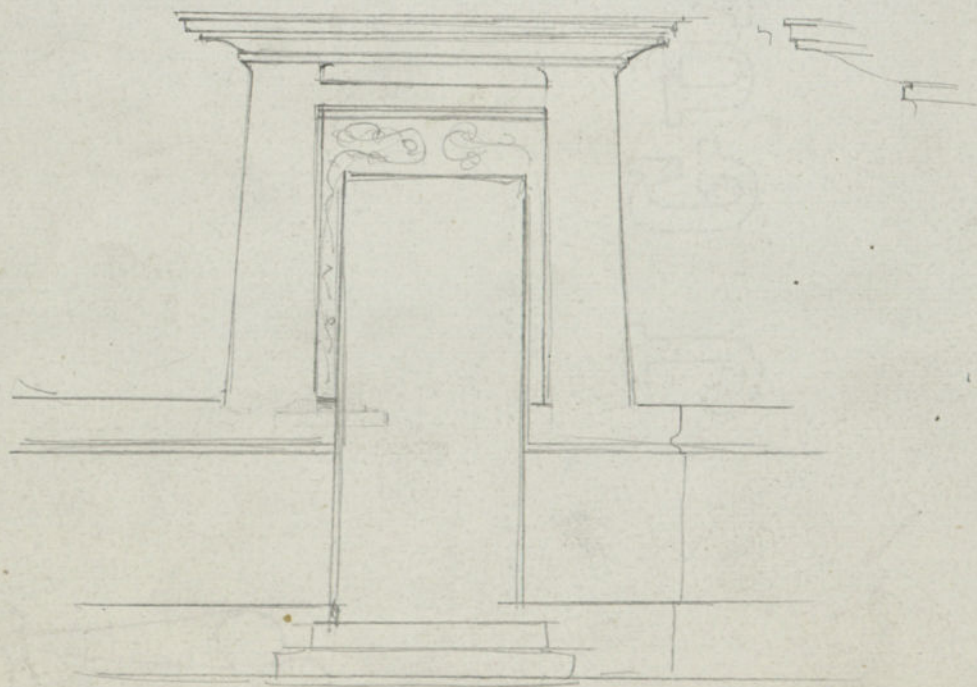

= Muezo: Planos Potosí  
principal: departamento por  
fin del Rey Sr. Francisco

agosto 98

0,26

The photograph captures the interior of a room, likely a library or study, characterized by its wooden architecture. The ceiling is a complex structure of dark wood, featuring a grid of beams and decorative carvings. The walls are light-colored, with a lower section of stone or brickwork. A prominent Latin inscription is carved into the upper part of the wall, identifying the patron and administrator of the space. Four wooden doors with a grid pattern are visible, leading to other rooms. The floor is made of dark wood, and the overall atmosphere is one of historical significance and architectural detail.