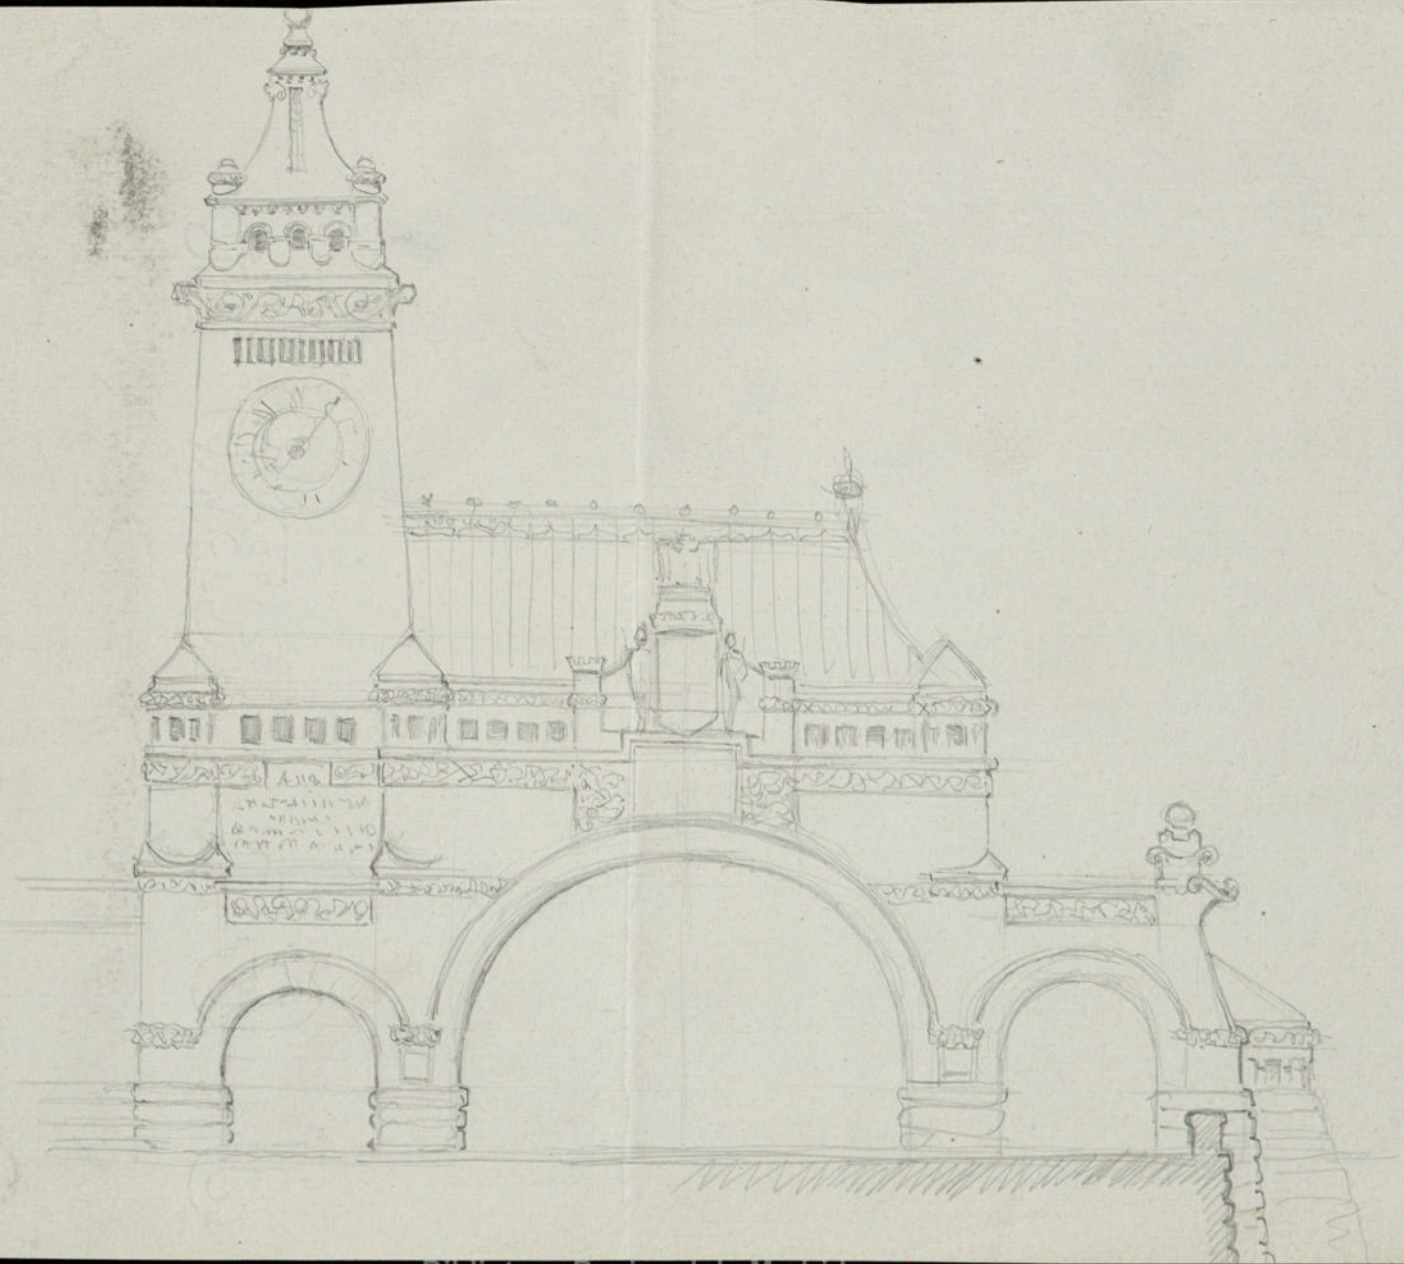

= Muezo: Planos Potosí  
principal: departamento por  
fin del Rey Sr. Francisco

agosto 98

0,26

The photograph captures the interior of a room, likely a library or study, characterized by its wooden architecture. The ceiling is a complex structure of dark wood, featuring a grid of beams and decorative carvings. The walls are light-colored, with a lower section of stone or brickwork. A prominent Latin inscription is carved into the upper part of the wall, identifying the patron and administrator of the space. Four wooden doors with a grid pattern are visible, leading to other rooms. The floor is made of dark wood, and the overall atmosphere is one of historical significance and architectural detail.