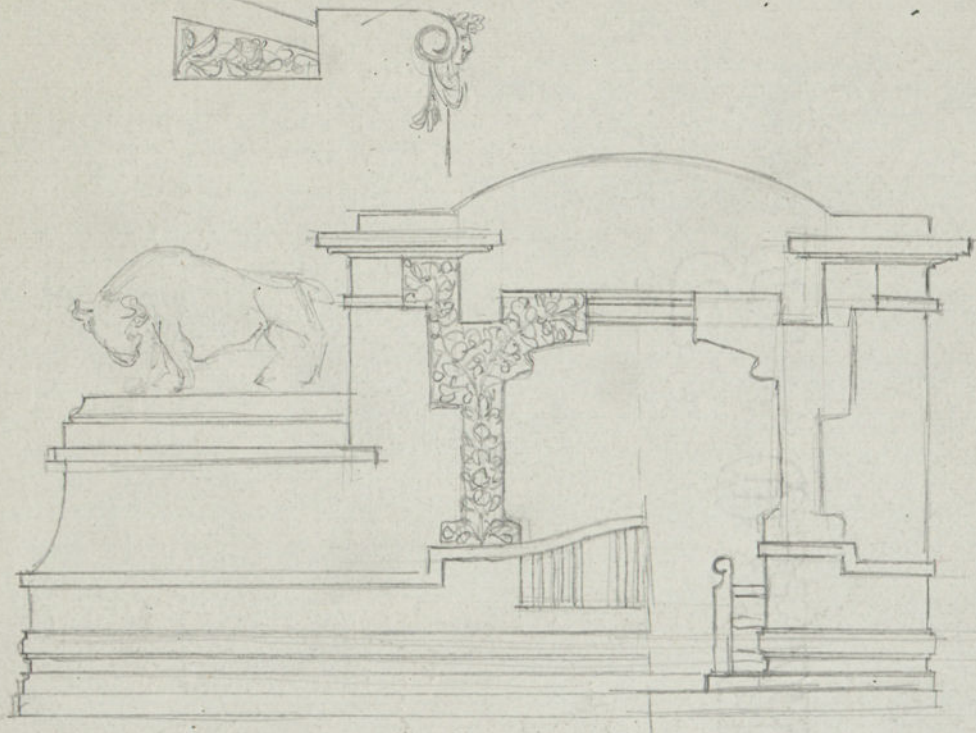

alturei } de la grade 0,40  
 de la mure 1,00

alture de la  
 grade 0,40

0,40

126

Ant. Carl Raabenhofer XVIII

Der Architekt wur 72

Lunes 1 Febrero Sta. Brígida vg.

= *suado* =

= Muezo: Planos Potosí  
principal: departamento por  
fin del Rey Sr. Francisco

agosto 98

0,26

The photograph captures the interior of a room, likely a library or study, characterized by its wooden architecture. The ceiling is a complex structure of dark wood, featuring a grid of beams and decorative carvings. The walls are light-colored, with a lower section of stone or brickwork. A prominent Latin inscription is carved into the upper part of the wall, identifying the patron and administrator of the space. Four wooden doors with a grid pattern are visible, leading to other rooms. The floor is made of dark wood, and the overall atmosphere is one of historical significance and architectural detail.

# San Francisco.

CONSTRUCCIÓN  
M. MONASTERIO.

PROYECTO Y TALLA  
A. VARELA.

Al Sr D. Enrique Repullés y Segura.

ECILO

DOMANICO

DIBUJOS

Saavedra