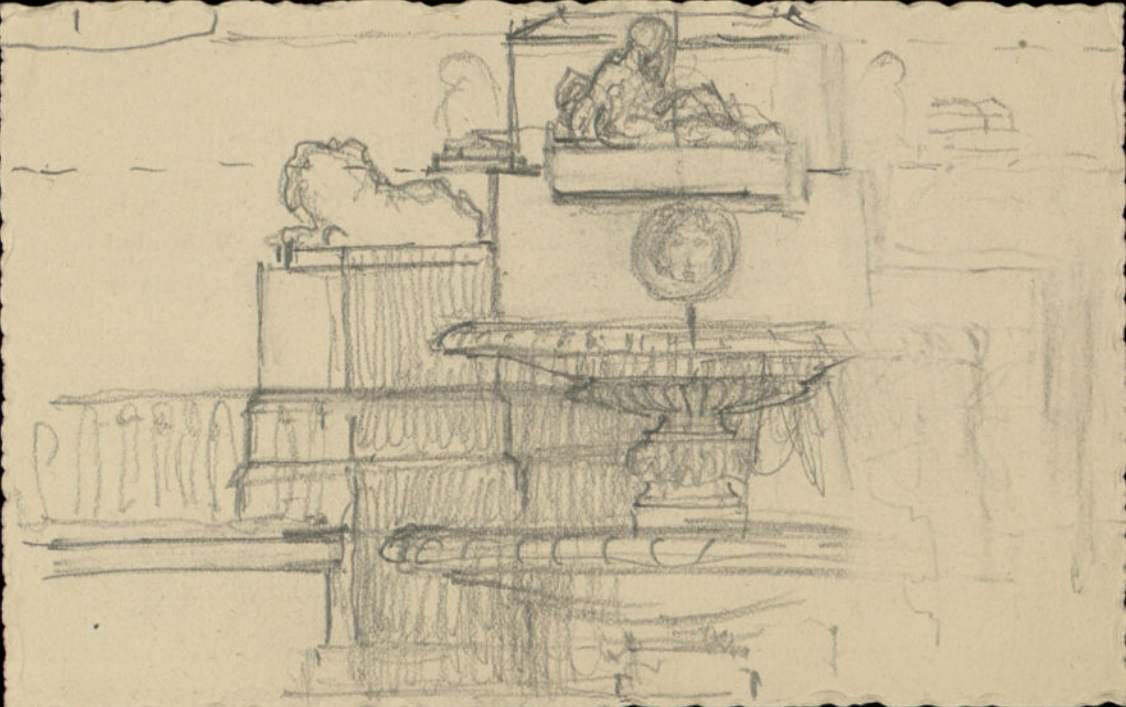

= Muezo: Planos Potosí  
principal: departamento por  
fin del Rey Sr. Francisco

agosto 98

0,26

The photograph captures the interior of a room, likely a library or study, characterized by its wooden architecture. The ceiling is a complex structure of dark wood, featuring a grid of beams and decorative carvings. The walls are light-colored, with a lower section of stone or brickwork. A prominent Latin inscription is carved into the upper part of the wall, identifying the patron and administrator of the space. Four wooden doors with a grid pattern are visible, leading to other rooms. The floor is made of dark wood, and the overall atmosphere is one of historical significance and architectural detail.