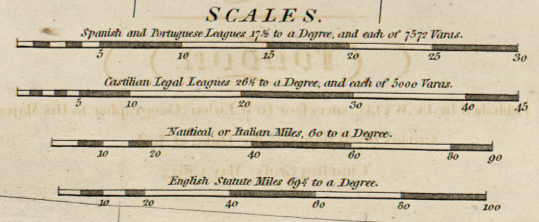

SCALES.

Nautical or Italian Miles 1 to a Degree.

English Statute Miles 1 to a Degree.

English Statute Miles 1 to a Degree.

English Statute Miles 1 to a Degree.

English Statute Miles 1 to a Degree.